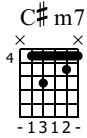

# Stormy Sea - Intro und Strophe

Gooseberry

♩ = 96

Musical notation for the first system, including a treble clef staff with a key signature of three sharps (F#, C#, G#) and a 4/4 time signature. The melody consists of quarter notes and eighth notes. Below the staff is a guitar tablature with strings T, A, and B. The first measure has frets 4, 6, 4, 5. The second measure has frets 8, 4, 7. A 4 is written below the B string in the second measure.

Musical notation for the second system. The melody continues. The guitar tablature for the first measure has frets 0, 7, 6, 0, 0. The second measure has frets 9, 9, 9, 9, 0. A wavy line indicates a tremolo effect on the strings.

Musical notation for the third system. The melody continues. The guitar tablature for the first measure has frets 4, 6, 4, 5. The second measure has frets 8, 4, 7. A 4 is written below the B string in the second measure.

Musical notation for the fourth system. The melody continues. The guitar tablature for the first measure has frets 0, 7, 6, 0, 0. The second measure has frets 5, 4, 4, 2. A wavy line indicates a tremolo effect on the strings.