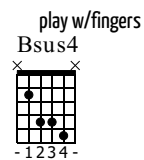

# Stormy Sea - Intro und Strophe

Gooseberry

♩ = 96

Musical notation for the first system, including a treble clef staff with a key signature of three sharps (F#, C#, G#) and a 4/4 time signature. The melody consists of quarter notes and eighth notes. Below the staff is a guitar tablature with strings T, A, and B. The first measure has frets 4, 6, 4, 5. The second measure has frets 8, 4, 7. A 4 is written below the B string in the second measure.

Musical notation for the second system. The melody continues. The guitar tablature for the first measure has frets 0, 7, 6, 0, 0. The second measure has frets 9, 9, 9, 9, 0. A wavy line indicates a tremolo effect on the strings.

Musical notation for the third system. The melody continues. The guitar tablature for the first measure has frets 4, 6, 4, 5. The second measure has frets 8, 4, 7. A 4 is written below the B string in the second measure.

Musical notation for the fourth system. The melody continues. The guitar tablature for the first measure has frets 0, 7, 6, 0, 0. The second measure has frets 5, 4, 4, 2. A wavy line indicates a tremolo effect on the strings.