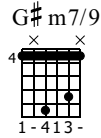

# Stormy Sea - Intro und Strophe

Gooseberry

♩ = 96

Musical notation for the first system, including a treble clef staff with a key signature of three sharps (F#, C#, G#) and a 4/4 time signature. The melody consists of quarter notes and eighth notes. Below the staff is a guitar tablature with strings T, A, and B. The first measure has frets 4, 6, 4, 5. The second measure has frets 8, 4, 7. A 4 is written below the B string in the second measure.

Musical notation for the second system. The melody continues. The guitar tablature for the first measure has frets 0, 7, 6, 0, 0. The second measure has frets 9, 9, 9, 9, 0. A wavy line indicates a tremolo effect on the strings.

Musical notation for the third system. The melody continues. The guitar tablature for the first measure has frets 4, 6, 4, 5. The second measure has frets 8, 4, 7. A 4 is written below the B string in the second measure.

Musical notation for the fourth system. The melody continues. The guitar tablature for the first measure has frets 0, 7, 6, 0, 0. The second measure has frets 5, 4, 4, 2. A wavy line indicates a tremolo effect on the strings.