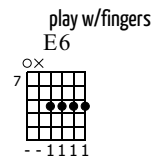

# Stormy Sea - Intro und Strophe

Gooseberry

♩ = 96

Musical notation for the first system, including a treble clef staff with a key signature of three sharps (F#, C#, G#) and a 4/4 time signature. The melody consists of quarter notes and eighth notes. Below the staff is a guitar tablature with strings T, A, and B. The first measure has frets 4, 6, 4, 5. The second measure has frets 8, 4, 7. A 4 is written below the B string in the second measure.

Musical notation for the second system. The melody continues. The guitar tablature for the first measure has frets 0, 7, 6, 0, 0. The second measure has frets 9, 9, 9, 9, 0. A wavy line indicates a tremolo effect on the strings.

Musical notation for the third system. The melody continues. The guitar tablature for the first measure has frets 4, 6, 4, 5. The second measure has frets 8, 4, 7. A 4 is written below the B string in the second measure.

Musical notation for the fourth system. The melody continues. The guitar tablature for the first measure has frets 0, 7, 6, 0, 0. The second measure has frets 5, 4, 4, 2. A wavy line indicates a tremolo effect on the strings.