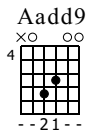

# Stormy Sea - Intro und Strophe

Gooseberry

♩ = 96

Musical notation for the first system, including a treble clef staff with a key signature of three sharps (F#, C#, G#) and a 4/4 time signature. The melody consists of quarter notes and eighth notes. Below the staff is a guitar tablature with strings T, A, and B. The first measure has frets 4, 6, 4, 5. The second measure has frets 8, 4, 7. A 4 is written below the B string in the second measure.

Musical notation for the second system. The melody continues. The guitar tablature for the first measure has frets 0, 7, 6, 0, 0. The second measure has frets 9, 9, 9, 9, 0. A wavy line indicates a tremolo effect on the strings.

Musical notation for the third system. The melody continues. The guitar tablature for the first measure has frets 4, 6, 4, 5. The second measure has frets 8, 4, 7. A 4 is written below the B string in the second measure.

Musical notation for the fourth system. The melody continues. The guitar tablature for the first measure has frets 0, 7, 6, 0, 0. The second measure has frets 5, 4, 4, 2. A wavy line indicates a tremolo effect on the strings.